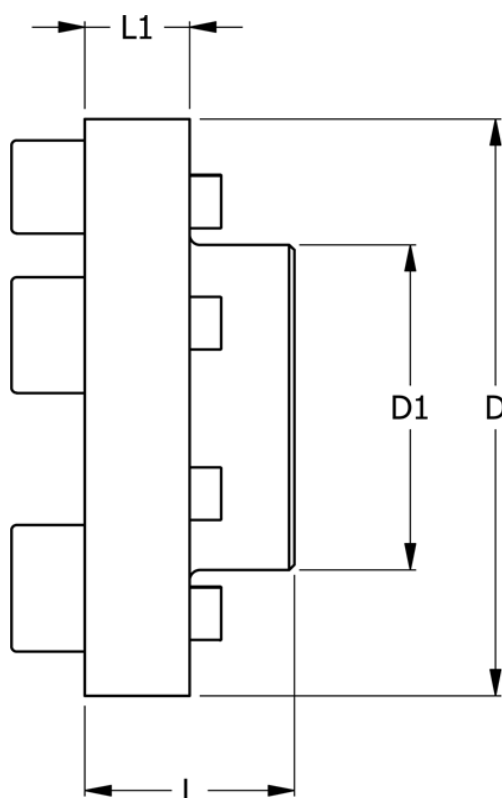

Article number: 330616023

Description: Coupling N-Eupex str. 160
Part 2 & 3 without bore

Measures

D	= 160
D1	= 95
L	= 60
L1	= 28
Max bore	= 58
Torque (N m)	= 560